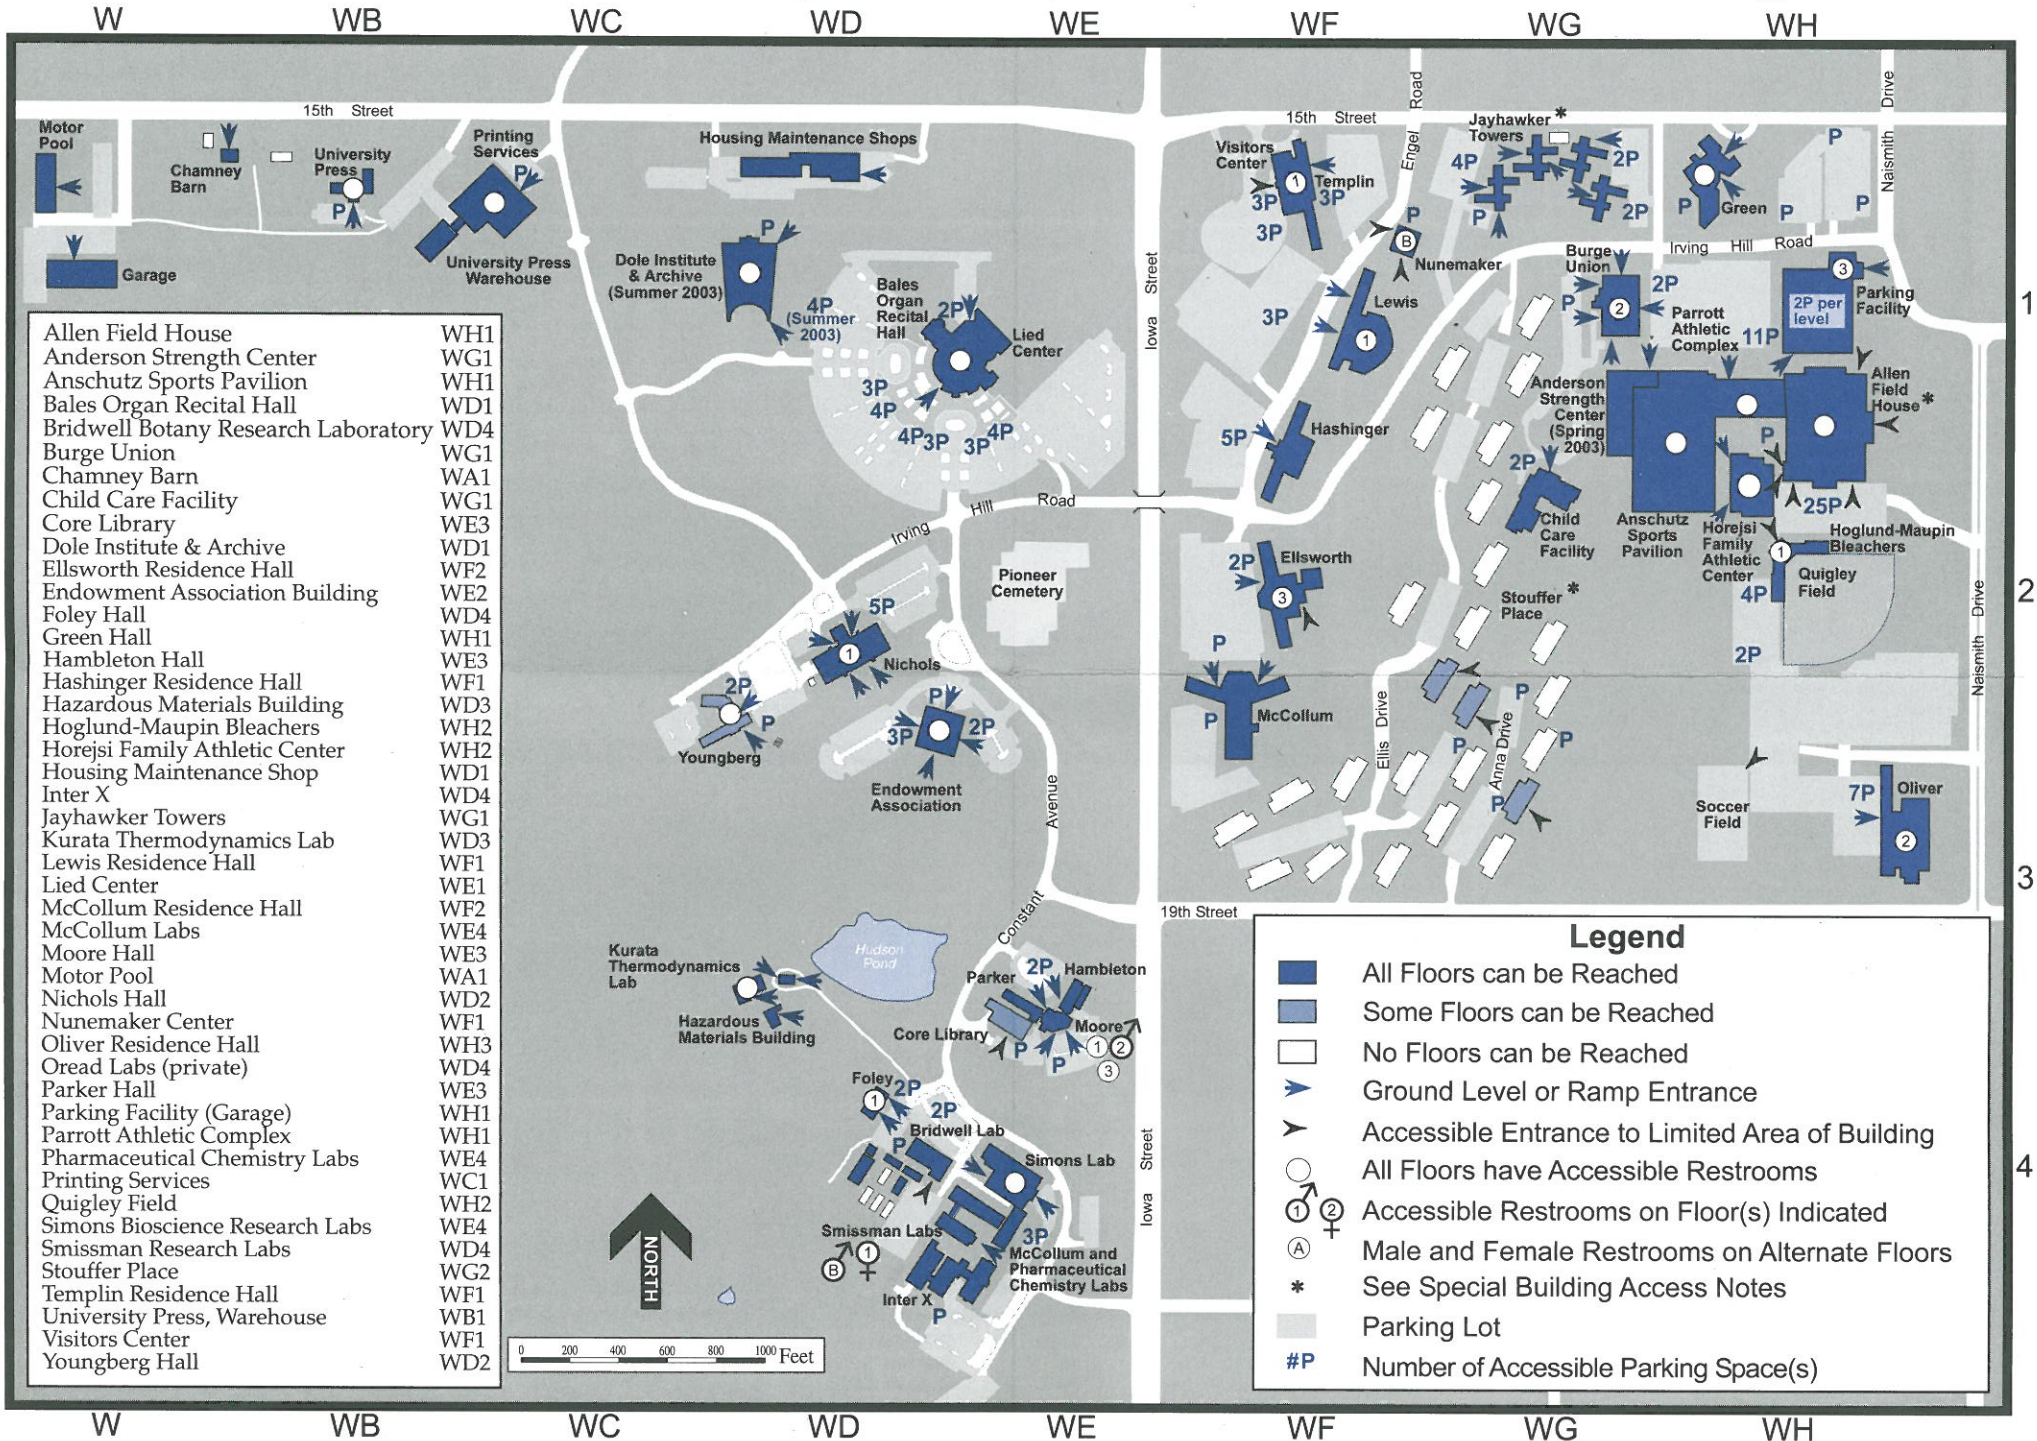

The University of Kansas, West Campus

Allen Field House	WH1
Anderson Strength Center	WG1
Anschutz Sports Pavilion	WH1
Bales Organ Recital Hall	WD1
Bridwell Botany Research Laboratory	WD4
Burge Union	WG1
Chamney Barn	WA1
Child Care Facility	WG1
Core Library	WE3
Dole Institute & Archive	WD1
Ellsworth Residence Hall	WF2
Endowment Association Building	WE2
Foley Hall	WD4
Green Hall	WH1
Hambleton Hall	WE3
Hashinger Residence Hall	WF1
Hazardous Materials Building	WD3
Hoglund-Maupin Bleachers	WH2
Horejsi Family Athletic Center	WH2
Housing Maintenance Shop	WD1
Inter X	WD4
Jayhawker Towers	WG1
Kurata Thermodynamics Lab	WD3
Lewis Residence Hall	WF1
Lied Center	WE1
McCullum Residence Hall	WF2
McCullum Labs	WE4
Moore Hall	WE3
Motor Pool	WA1
Nichols Hall	WD2
Nunemaker Center	WF1
Oliver Residence Hall	WH3
Oread Labs (private)	WD4
Parker Hall	WE3
Parking Facility (Garage)	WH1
Parrott Athletic Complex	WH1
Pharmaceutical Chemistry Labs	WE4
Printing Services	WC1
Quigley Field	WH2
Simons Bioscience Research Labs	WE4
Smisson Research Labs	WD4
Stouffer Place	WG2
Templin Residence Hall	WF1
University Press, Warehouse	WB1
Visitors Center	WF1
Youngberg Hall	WD2

Legend

- All Floors can be Reached
- Some Floors can be Reached
- No Floors can be Reached
- Ground Level or Ramp Entrance
- Accessible Entrance to Limited Area of Building
- All Floors have Accessible Restrooms
- 1 2 Accessible Restrooms on Floor(s) Indicated
- A Male and Female Restrooms on Alternate Floors
- * See Special Building Access Notes
- Parking Lot
- #P Number of Accessible Parking Space(s)